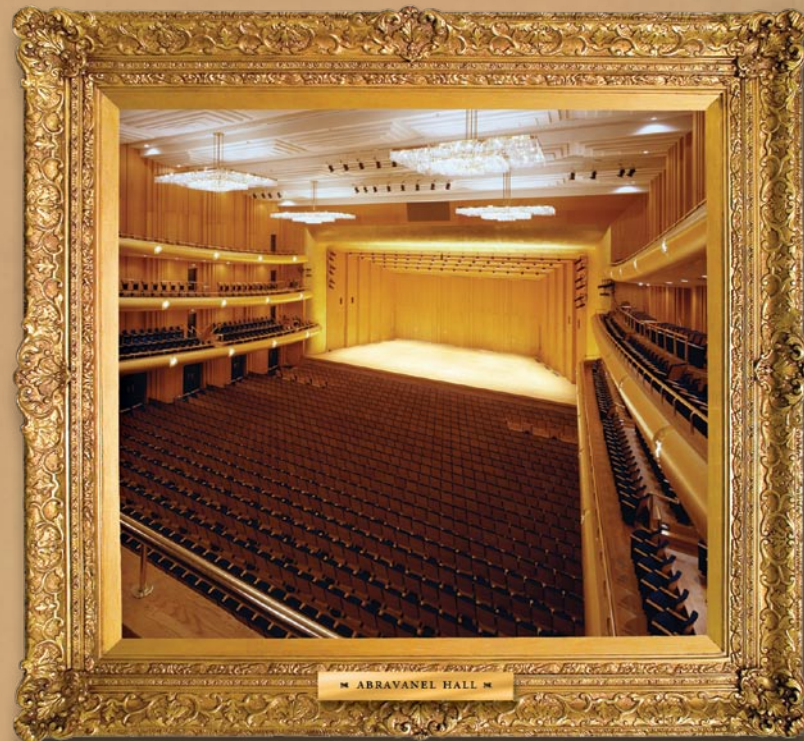

[w] slccfa.org

Abravanel Hall

Abravanel Hall is located in the heart of downtown Salt Lake City. Known for its outstanding acoustics and grand four-story lobby with a spectacular city view, Abravanel Hall is the home of the Utah Symphony.

Seating Capacity – 2,768

Permanent Wood Concert Shell

Capitol Theatre

The Capitol Theatre is one of Salt Lake County's most beloved buildings and has been a Downtown landmark since 1913. Today the Capitol Theatre is known for its elegant turn-of-the-century architecture and serves as the home for Ballet West, Utah Opera, Children's Dance Theatre, and Broadway Across America – Utah.

Seating Capacity – 1,876

Proscenium Stage Type

Rose Wagner Performing Arts Center

The Rose Wagner Performing Arts Center is Salt Lake County's most versatile performance venues. With its three theatres, permanent art installations, and rotating art gallery, The Rose is a vital hub for Salt Lake's emerging and established artists and performing arts companies.

The Rose provides performing arts companies the intimacy of small creation and performance spaces with the production values of a much larger venue. Additionally, its state-of-the-art digital projection and surround sound system makes The Rose an excellent location for film events.